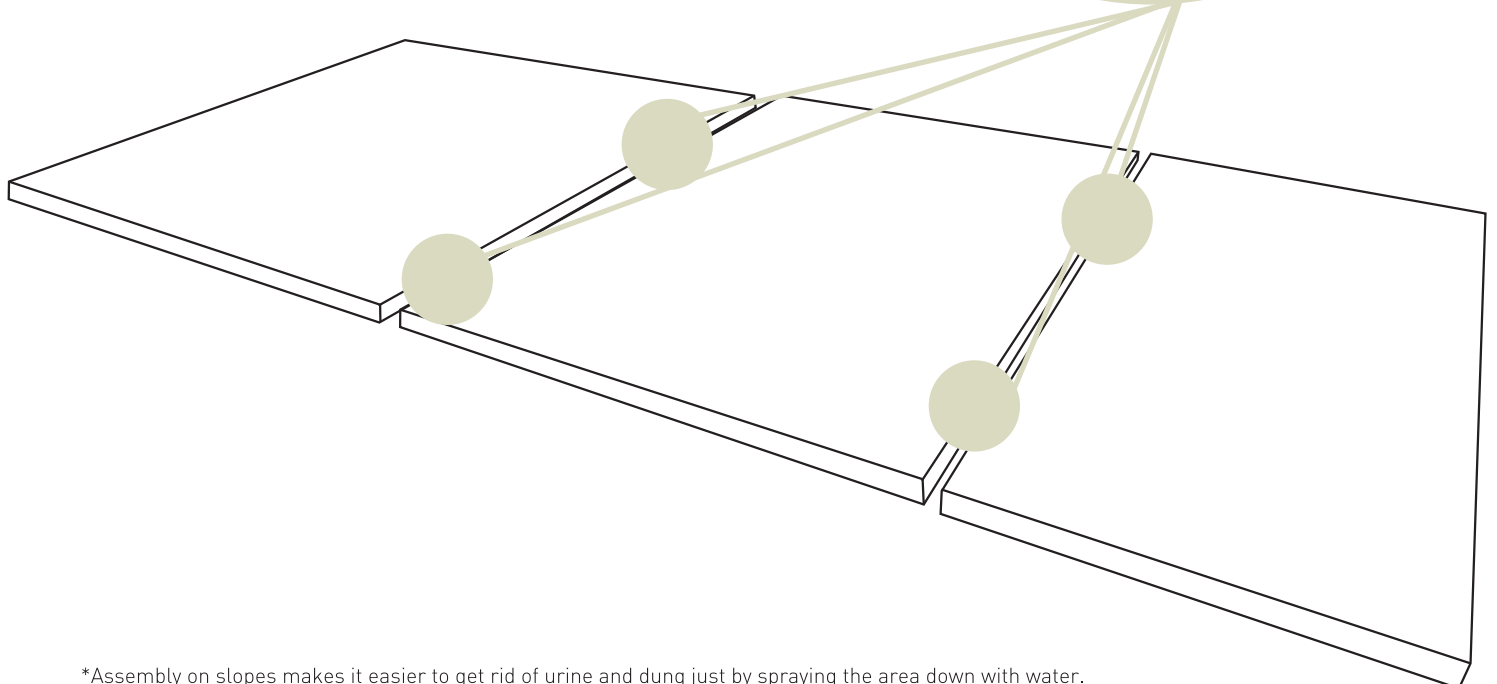

COWMED®

La cama para ganado más resistente, cómoda e higiénica del mundo.

Fastening Systems

INTER-LOCKING

This assembly method is like a puzzle pattern on the sides of the sheets used to fasten them together easily to create a continuous fixed mat so that all the separate pieces don't move.

Pieces that have not been joined together

Joined pieces

*Assembly on slopes makes it easier to get rid of urine and dung just by spraying the area down with water.