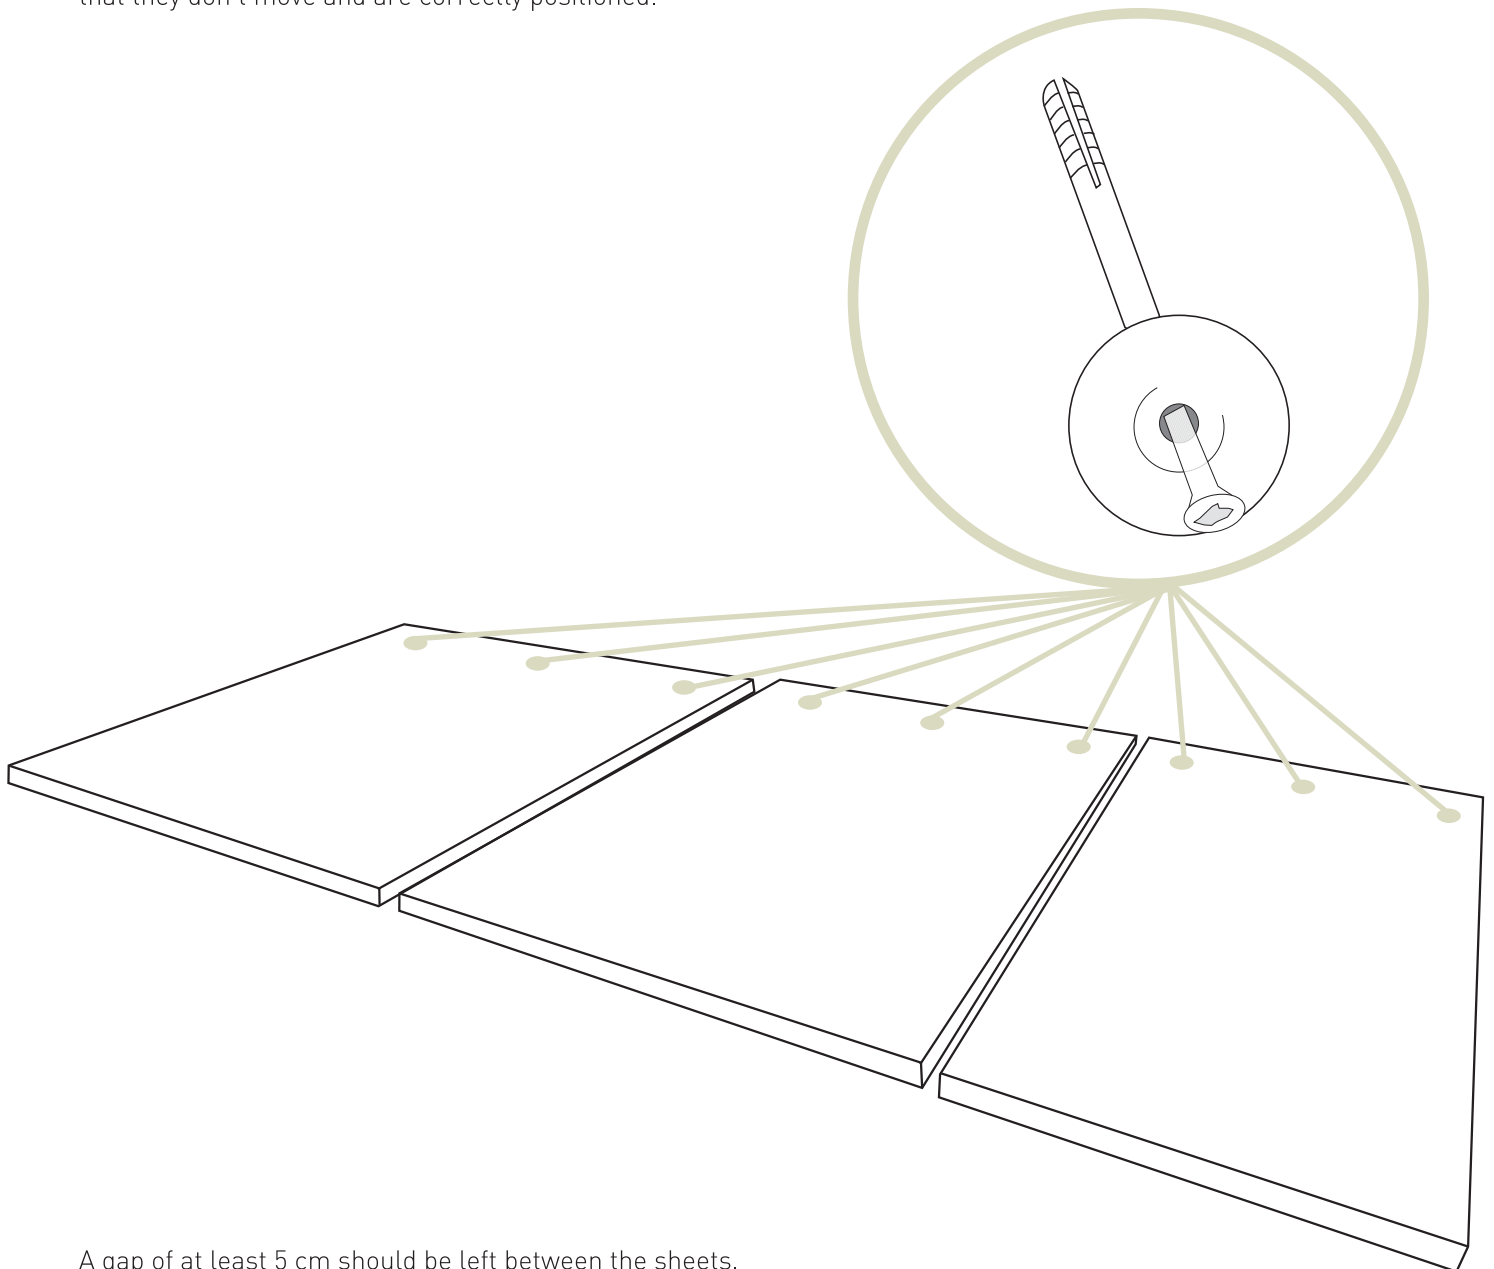

# COWMED®

La cama para ganado más resistente, cómoda e higiénica del mundo.

## Fastening Systems

### Screw-in

Easy assembly. Fasten the sheets together with screws, Rawlplugs and washers on the top part of the sheets so that they don't move and are correctly positioned.

A gap of at least 5 cm should be left between the sheets.